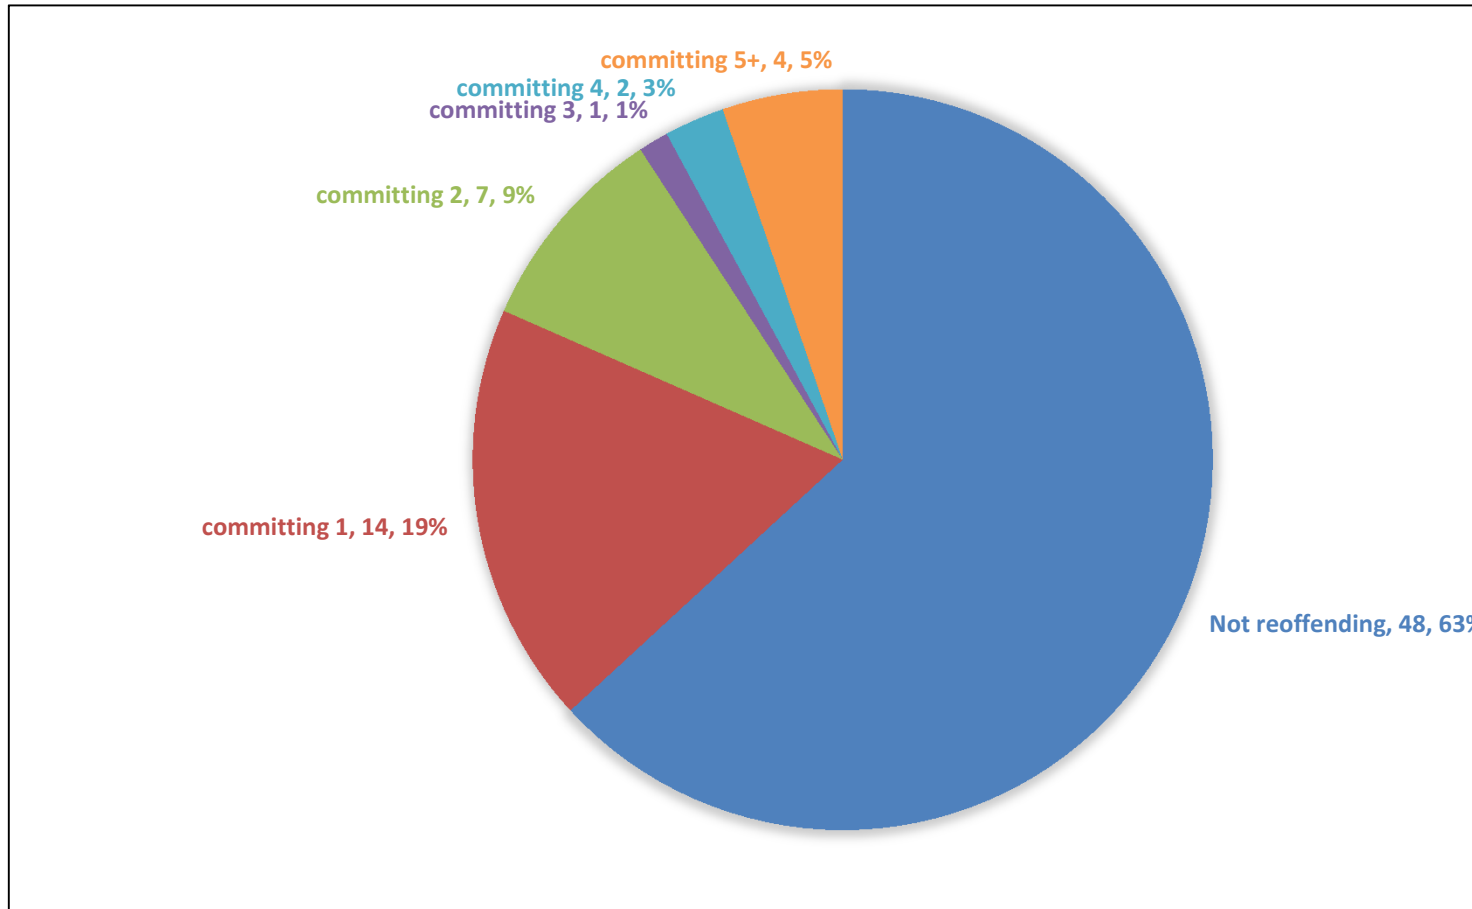

Swansea YP's in each Frequency Band

This highlights that vast majority, over 60% of YP, did not re-offend within 12 months of the offence that placed them in this cohort.

NPT YP's in each Frequency Band

This highlights that vast majority, over 60% of YP, did not re-offend within 12 months of the offence that placed them in this cohort.

BCBC YP's in each Frequency Band

This highlights that vast majority, over 60% of YP, did not re-offend within 12 months of the offence that placed them in this cohort.