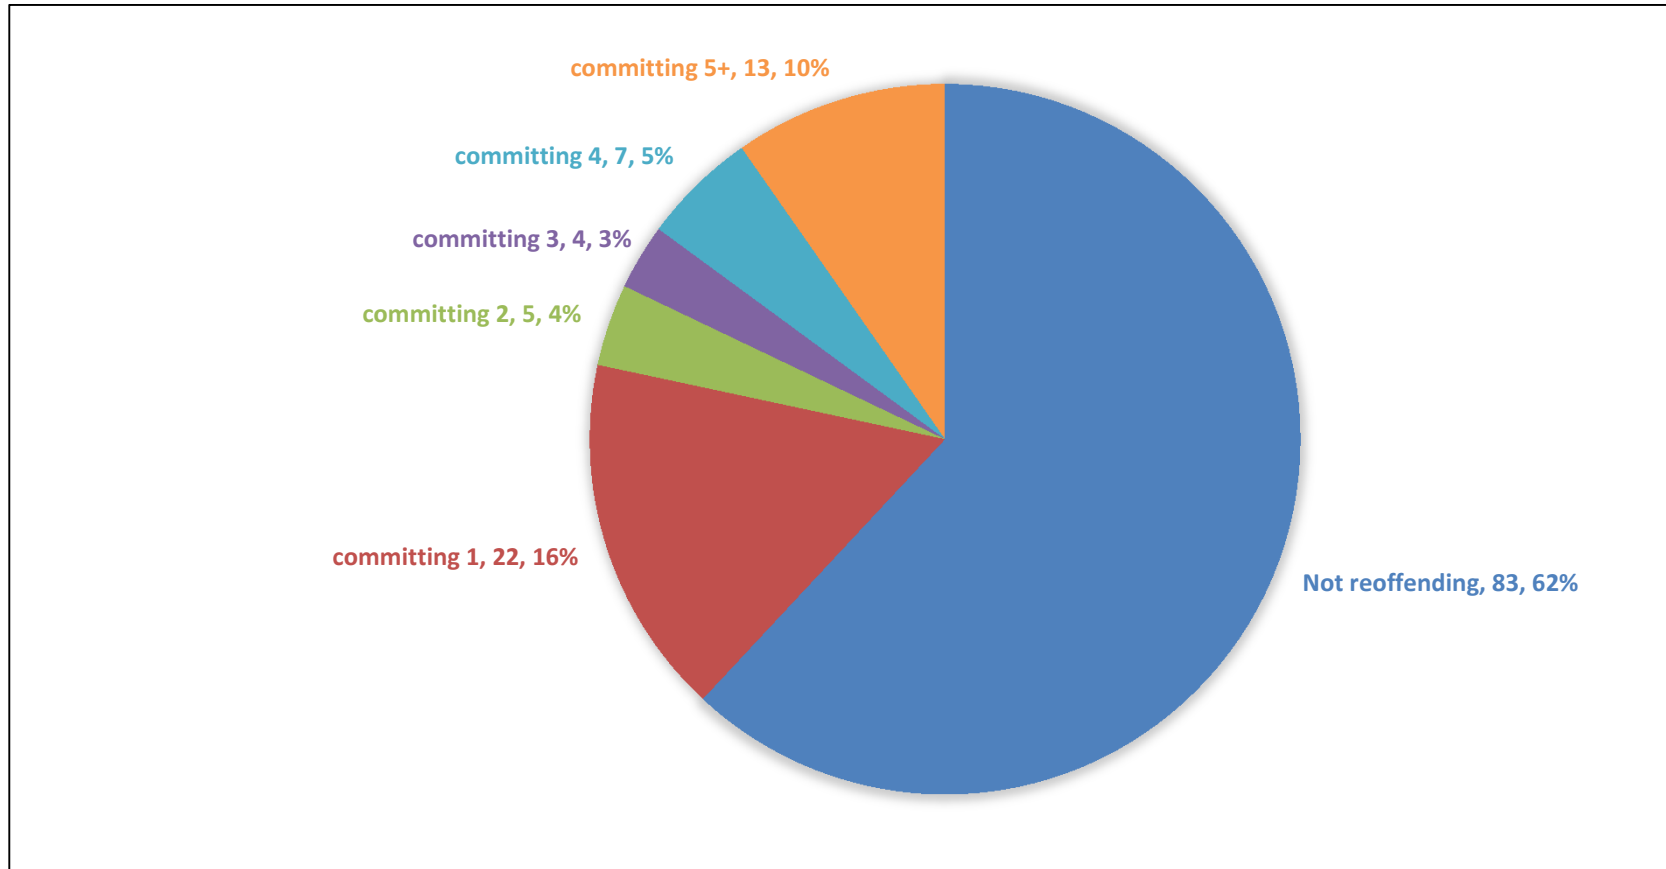

Swansea YP's in each Frequency Band

This highlights that vast majority, over 60% of YP, did not re-offend within 12 months of the offence that placed them in this cohort.

NPT YP's in each Frequency Band

This highlights that vast majority, over 60% of YP, did not re-offend within 12 months of the offence that placed them in this cohort.

BCBC YP's in each Frequency Band

This highlights that vast majority, over 60% of YP, did not re-offend within 12 months of the offence that placed them in this cohort.