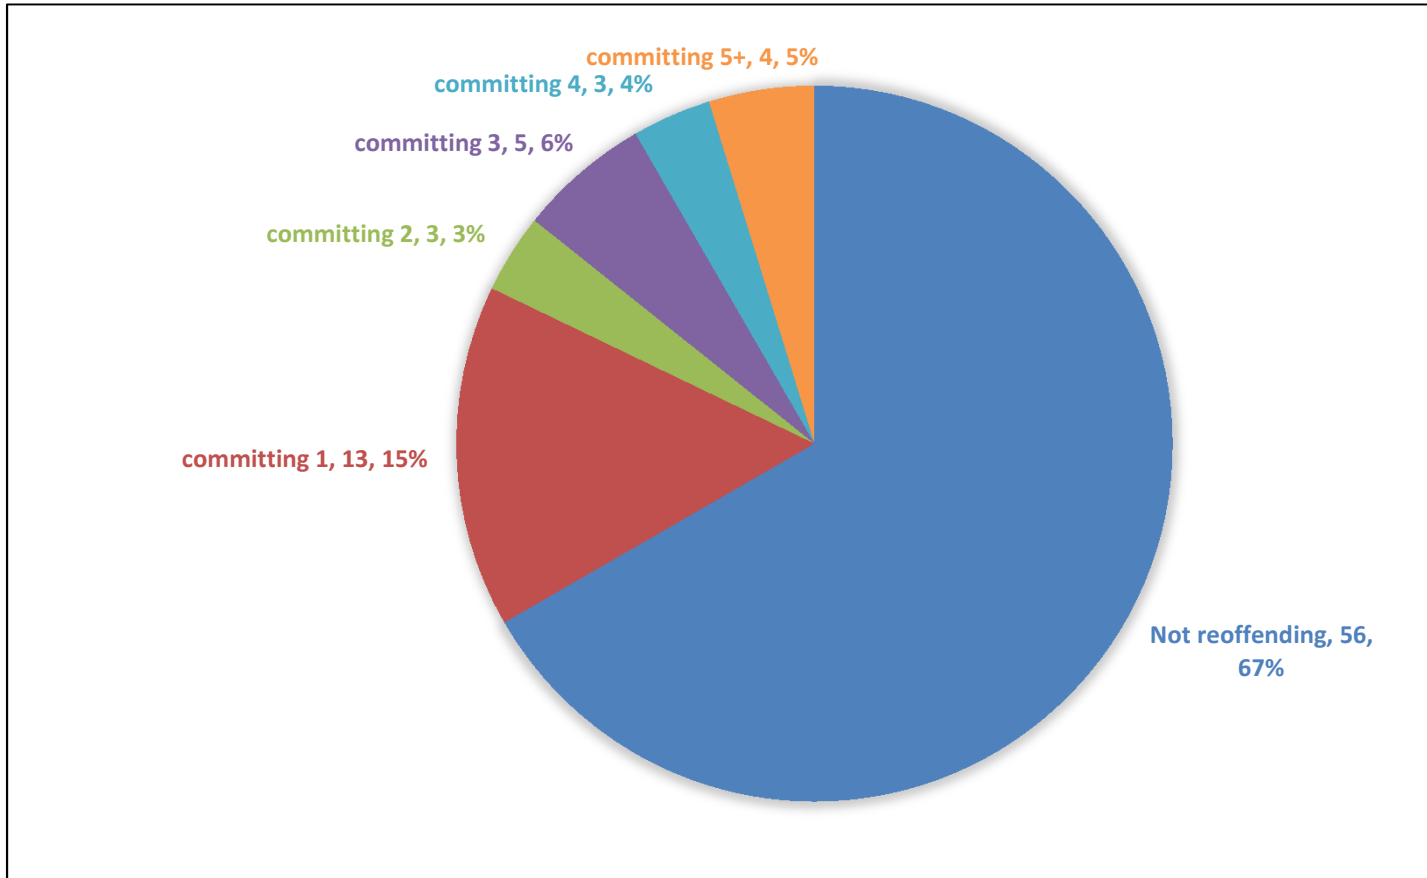

Swansea YP's in each Frequency Band

This highlights that vast majority, over 60% of YP, did not re-offend within 12 months of the offence that placed them in this cohort.

NPT YP's in each Frequency Band

This highlights that vast majority, over 60% of YP, did not re-offend within 12 months of the offence that placed them in this cohort.

BCBC YP's in each Frequency Band

This highlights that vast majority, over 60% of YP, did not re-offend within 12 months of the offence that placed them in this cohort.